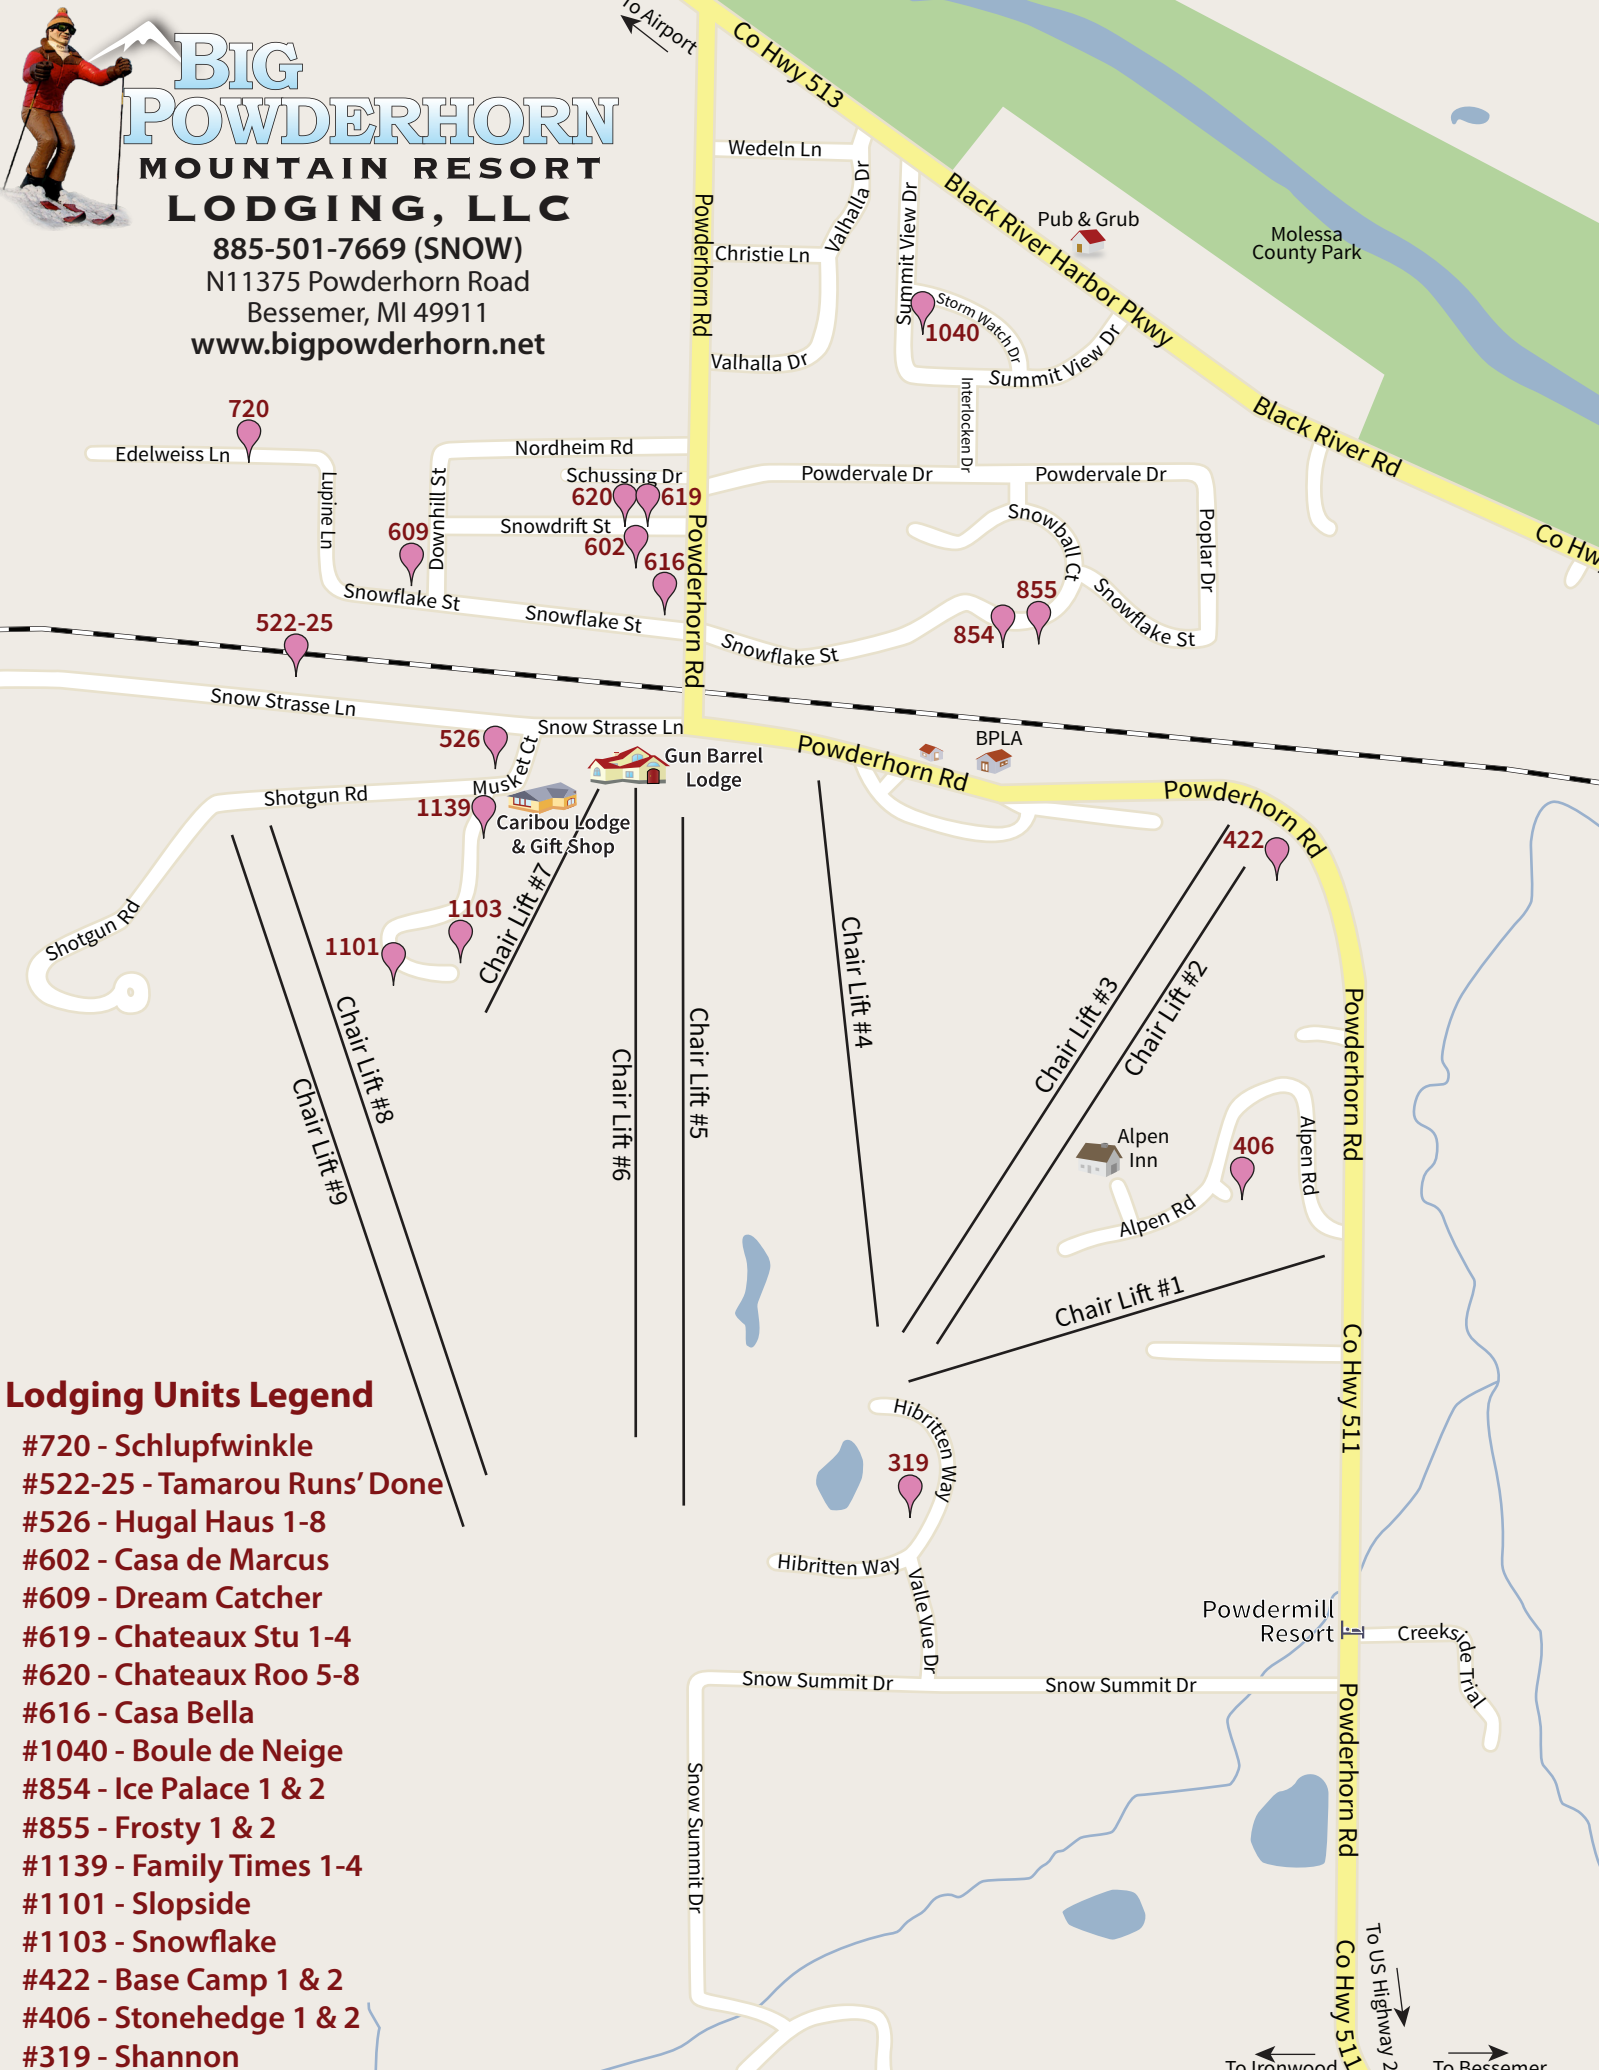

# BIG POWDERHORN MOUNTAIN RESORT LODGING, LLC

885-501-7669 (SNOW)  
N11375 Powderhorn Road  
Bessemer, MI 49911  
www.bigpowderhorn.net

## Lodging Units Legend

- #720 - Schlupfwinkle
- #522-25 - Tamarou Runs' Done
- #526 - Hugal Haus 1-8
- #602 - Casa de Marcus
- #609 - Dream Catcher
- #619 - Chateaux Stu 1-4
- #620 - Chateaux Roo 5-8
- #616 - Casa Bella
- #1040 - Boule de Neige
- #854 - Ice Palace 1 & 2
- #855 - Frosty 1 & 2
- #1139 - Family Times 1-4
- #1101 - Slopside
- #1103 - Snowflake
- #422 - Base Camp 1 & 2
- #406 - Stonehedge 1 & 2
- #319 - Shannon